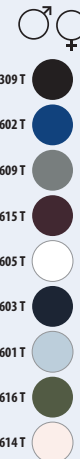

S	M	L	XL	XXL	3XL	4XL
A/B	71/50,5	72/53,5	73/56,5	74/59,5	75/62,5	76/65,5	77/68,5
	3,8 KG		60 X 40 X 14 CM				
1	20						
	S	M	L	XL	XXL	3XL	
A/B	65/42	66/45	67/48	68/51	69/54	70/57	
	3,1 KG		60 X 40 X 14 CM				
1	20