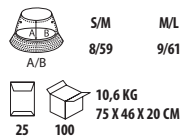

SOL'S BUCKET 2IN1
03998

Velvet/sheerpa 420
100% polyester
Reversible and dual fabric