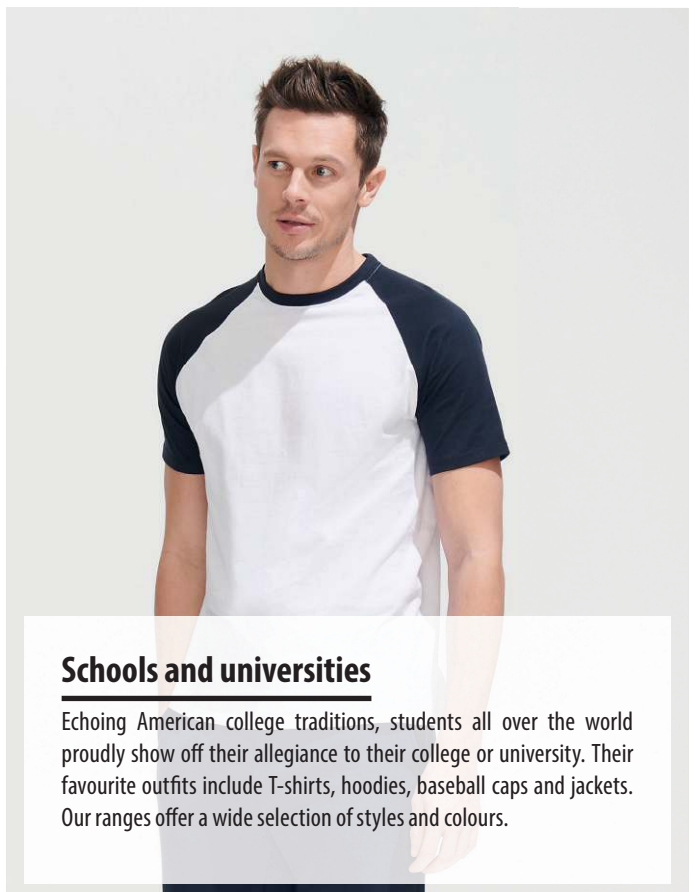

Schools and universities

Echoing American college traditions, students all over the world proudly show off their allegiance to their college or university. Their favourite outfits include T-shirts, hoodies, baseball caps and jackets. Our ranges offer a wide selection of styles and colours.