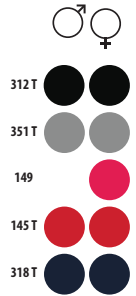

SOL'S RIDE
Men 01193
SOL'S RIDE
Women 01170

Polyamide 380T
Outside & lining: 100% polyamide
Padding: 100% polyester - 180 gsm

♂		S	M	L	XL	XXL	3XL
	A/B	70/54	72/57	74/60	76/63	78/66	80/69

	4,6 KG
1	10
	64 X 42 X 38 CM

♀		S	M	L	XL	XXL
	A/B	60/50	62/52	64/54	66/56	68/58

	4,6 KG
1	10
	64 X 42 X 38 CM