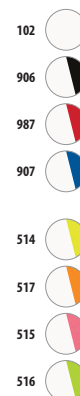

10 50 12 KG
60 X 40 X 21 CM

SOL'S BUBBLE
Kids 03091

INTERLOCK 160
100% polyester - 5 panels

one size

25 100 7 KG
60 X 40 X 20 CM

SOL'S SUNNY
Kids 88111

TWILL 180
100% light brushed cotton
5 panels

one size