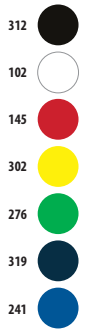

SOL'S SOCCER
00604

KNIT
76% polyester - 18% cotton -
4% elastodene - 1% elastane -
1% polyamide

sizes - 30/35 - 36/39 - 40/44