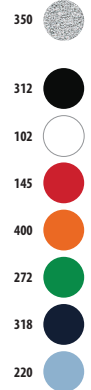

SOL'S SLAM

Kids 13255

BRUSHED FLEECE 280

50% Ringspun cotton - 50% polyester

	4 YEARS	6 YEARS	8 YEARS	10 YEARS	12 YEARS
cm	96/104 cm	106/116 cm	118/128 cm	130/140 cm	142/152 cm
A/B	47/36	50/38	53/40	57/43	61/46
5	8,8 KG 58 X 38 X 27 CM				

heather