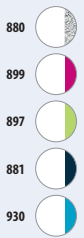

YARN DYED STRIPES

SOL'S MILES BABY

01401

RIB 1X1 180

100% combed Ringspun cotton

	3/6 MONTHS	6/12 MONTHS	12/18 MONTHS	18/23 MONTHS
cm	60/67 cm	68/74 cm	75/81 cm	82/86 cm
A/B	36/21	38/22	40/23	42/24

6,5 KG
50 X 28 X 25 CM

ORGANIC OCS

SOL'S ORGANIC BAMBINO

01192

RIB 1X1 220

100% certified organically grown cotton

OCS by Control Union Certifications

	3/6 MONTHS	6/12 MONTHS	12/18 MONTHS
cm	60/67 cm	68/74 cm	75/81 cm
A/B	36/21	38/22	40/23

7,5 KG
60 X 40 X 20 CM

SOL'S BABIB

01211

JERSEY 180

100% Ringspun cotton

one size

3,5 KG
60 X 40 X 15 CM

SOLO Group COLOUR REFERENCES

102 White
128 Baby pink
136 Orchid pink
138 Flash pink
140 Fuchsia
141 Pale pink
143 Creamy pink
145 Red

158 Coral
161 Bright red
210 B blue
211 Baby blue 2

280 Apple green
309 Deep black
312 Black
318 Navy

319 French navy
321 Aqua
350 Grey melange (1)
880 White / Melange grey

881 White / French navy
897 White / Apple green
899 White / Fuchsia
904 White / Navy

930 White / Aqua
987 White / Red

(1) Grey melange : 85 % cotton / 15 % viscose