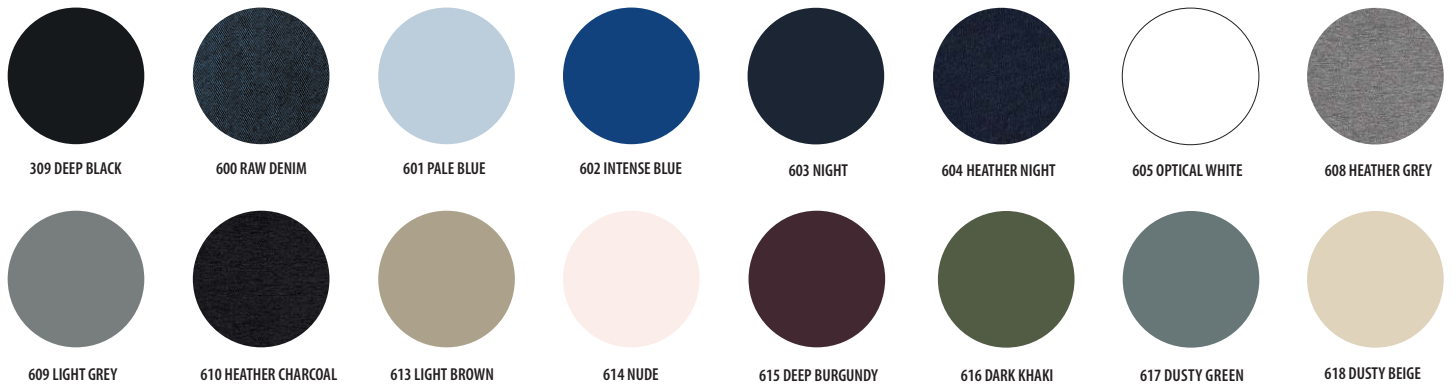

NEOBLU

309 DEEP BLACK

600 RAW DENIM

601 PALE BLUE

602 INTENSE BLUE

603 NIGHT

604 HEATHER NIGHT

605 OPTICAL WHITE

608 HEATHER GREY

609 LIGHT GREY

610 HEATHER CHARCOAL

613 LIGHT BROWN

614 NUDE

615 DEEP BURGUNDY

616 DARK KHAKI

617 DUSTY GREEN

618 DUSTY BEIGE