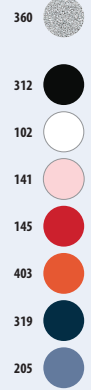

**DTG
FRIENDLY**

SOL'S STELLAR

Kids 03576

FLEECE 280

80% organically grown cotton -
20% recycled polyester

	4 YEARS	6 YEARS	8 YEARS	10 YEARS	12 YEARS
cm	96/104 cm	106/116 cm	118/128 cm	130/140 cm	142/152 cm
A/B	46/36	49/39	52/42	55/45	58/48
5	11,8 KG 58 X 38 X 42 CM				

heather

**3 THREADS
280GSM**

SOL'S SLAM

Kids 13255

BRUSHED FLEECE 280

50% Ringspun cotton - 50% polyester

	4 YEARS	6 YEARS	8 YEARS	10 YEARS	12 YEARS
cm	96/104 cm	106/116 cm	118/128 cm	130/140 cm	142/152 cm
A/B	47/36	50/38	53/40	57/43	61/46
5	8,8 KG 58 X 38 X 27 CM				

heather

SOLO Group COLOUR REFERENCES

102 White	141 Pale pink	205 Blue	241 Royal blue	272 Kelly green	318 Navy	350 Grey melange⁽¹⁾	400 Orange
138 Flash pink	145 Red	220 Sky blue	248 Slate blue	312 Black	319 French navy	360 Grey melange⁽¹⁾	403 Burnt orange

(1) Grey melange: NEW SUPREME KIDS, SOL'S STONE KIDS and SOL'S SLAM KIDS: 50% cotton / 50% polyester - SOL'S STELLAR KIDS: 75% organic cotton / 20% recycled polyester / 5% viscose