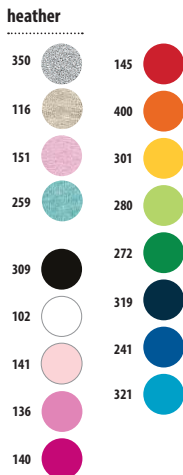

SOL'S CRUSADER
Kids 03580

JERSEY 150
100% organically grown cotton

	2 YEARS	4 YEARS	6 YEARS	8 YEARS	10 YEARS	12 YEARS
cm	86/94	96/104	106/116	118/128	130/140	142/152
A/B	39/26	42/29	45/32	48/35	51/38	54/41
7,1 KG	38 X 28 X 38 CM					
10	100					

SOL'S MILO
Kids 02078

JERSEY 155
100% organically grown cotton

	2 YEARS	4 YEARS	6 YEARS	8 YEARS	10 YEARS	12 YEARS
cm	86/94	96/104	106/116	118/128	130/140	142/152
A/B	39/26	42/29	45/32	48/35	52/38	56/41
5 KG	52 X 32 X 20 CM					
10	50