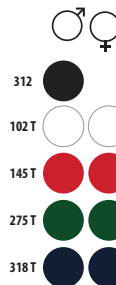

SOLO Group COLOUR REFERENCES

102 White
136 Orchid pink
145 Red

225 Atoll blue
241 Royal blue
268 Khaki

275 Golf green
302 Lemon
309 Deep black

312 Black
318 Navy
319 French navy

384 Dark grey
400 Orange
912 French navy / White

917 Black / Red
922 Sky blue / French navy
925 Red / French navy

966 Black / Grey
989 White / French navy