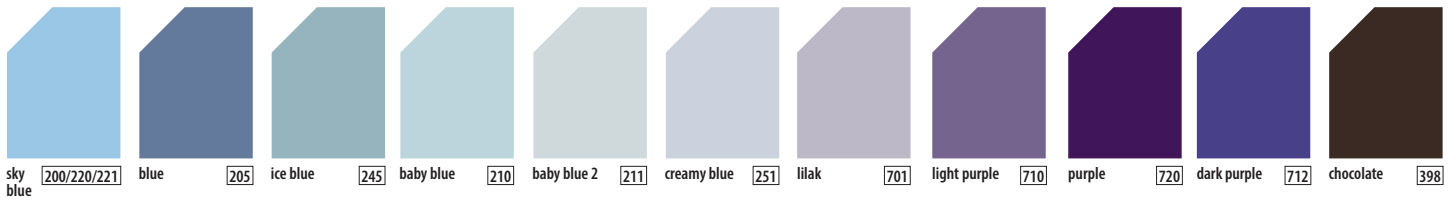

	S	M	L	XL	XXL	3XL	4XL*	5XL*
A/B	70/49	72/52	74/55	76/58	78/61	81/64	81/67	81/70

	B	46	48	50	52
A/B	84/49,5	84/51,5	84/53,5	84/55,5	

Large sizes are indicated by a black cartridge.

2023 COLOUR CHART

sky blue [200/220/221] blue [205] ice blue [245] baby blue [210] baby blue 2 [211] creamy blue [251] lilak [701] light purple [710] purple [720] dark purple [712] chocolate [398]