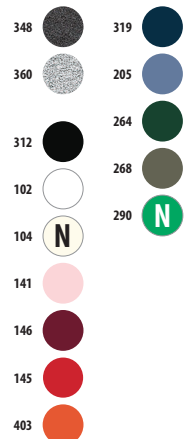

NEW
COLOUR

SWEATSHIRTS

SOL'S STELLAR
03568

FLEECE 280

80% organically grown cotton -
20% recycled polyester

	XS	S	M	L	XL	XXL	3XL
A/B	65/49	68/52	69/55	70/58	71/61	72/64	73/67

5 11,8 KG
58 X 38 X 42 CM

heather