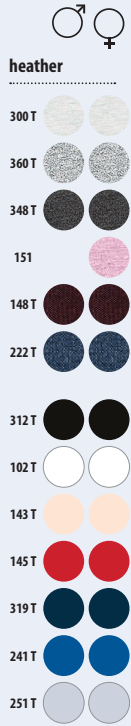

**BEST
FOR DTG**

SOL'S SULLY

02990

SOL'S SULLY

Women 03104

FLEECE 280 LSF (Low Shrinkage Fabric)

80% ringspun cotton - 20% polyester

♂		XS	S	M	L	XL	XXL	3XL
	A/B	70/48	71/51	72/54	73/57	74/60	75/63	76/66

	5		25	13,1 KG	58 X 38 X 42 CM

♀		XS	S	M	L	XL	XXL
	A/B	62/44	63/47	64/50	65/53	66/56	67/59

	5		25	10,4 KG	54 X 38 X 36 CM

SWEATSHIRTS

**BEST
FOR DTG**

SOL'S SPENCER

02991

SOL'S SPENCER

Women 03103

FLEECE 280 LSF (Low Shrinkage Fabric)

80% ringspun cotton - 20% polyester

♂		XS	S	M	L	XL	XXL	3XL
	A/B	67/48	68/51	69/54	70/57	71/60	72/63	73/66

	5		25	14 KG	58 X 38 X 42 CM

♀		XS	S	M	L	XL	XXL
	A/B	62/44	63/47	64/50	65/53	66/56	67/59

	5		25	11,8 KG	52 X 38 X 46 CM

SOLO Group COLOUR REFERENCES

102 White	146 Burgundy	161 Bright red	241 Royal blue	264 Bottle green	300 Ash ⁽¹⁾	319 French navy	360 Grey melange ⁽⁶⁾
143 Creamy pink	148 Heather oxblood ⁽¹⁾	205 Blue	251 Creamy blue	269 Army	301 Gold	323 Creamy green	400 Orange
145 Red	151 Heather pink ⁽²⁾	222 Heather denim ⁽³⁾	260 Light yellow	272 Kelly green	312 Black	348 Charcoal melange ⁽⁵⁾	701 Lilac

(1) Heather oxblood : 60 % cotton / 40 % polyester - (2) Heather pink : 60 % cotton / 40 % polyester - (3) Heather denim : 60 % cotton / 40 % polyester - (4) Ash : SOL'S SPENCER and SOL'S SULLY : 79 % cotton / 20 % polyester / 1 % viscose - SOL'S CONDOR : 80 % cotton / 20 % recycled polyester - (5) Charcoal melange : SOL'S SPENCER and SOL'S SULLY : 60 % cotton / 40 % polyester - SOL'S CONDOR and SOL'S COLUMBIA : 80 % cotton / 20 % recycled polyester - (6) Grey melange : SOL'S SPENCER and SOL'S SULLY : 75 % cotton / 20 % polyester / 5 % viscose - SOL'S CONDOR and SOL'S COLUMBIA : 80 % cotton / 20 % recycled polyester