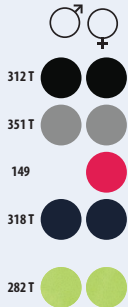

♂		S	M	L	XL	XXL	3XL
	A/B	68/55	70/57	72/59	74/61	76/63	78/65

	3,8 KG
	60 X 40 X 30 CM
1	10

♀		S	M	L	XL	XXL
	A/B	60/47	62/49	64/51	66/53	68/55

	3,4 KG
	60 X 40 X 30 CM
1	10