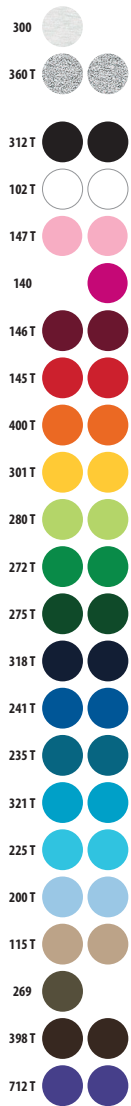

heather

BEST DEAL

SOL'S SUMMER II

11342

PIQUÉ 170

100% combed Ringspun cotton

SOL'S PASSION

11338

PIQUÉ 170

100% combed Ringspun cotton

XS	S	M	L	XL	XXL	3XL*
68/47	70/50	72/53	74/56	76/59	79/62	82/66

*Size available on some colours

5 10,4 KG
57 X 38 X 26 CM

S	M	L	XL	XXL
61/43	63/46	65/49	67/52	69/55

5 8,8 KG
47 X 34 X 27 CM