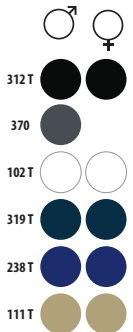

STRETCH TWILL

SOL'S JULES - LENGTH 35 Men 02120

TWILL 240
98% cotton, 2% elastane

		38	40	42	44	46	48	50	52	54	56
A/B	89/40,5	89/42,5	89/44,5	89/46,5	89/48,5	89/50,5	89/52,5	89/54,5	89/56,5	89/58,5	
US/UK	28	30	32	34	36	38	40	42	44	46	
IT	44	46	48	50	52	54	56	58	60	62	

13 KG
60 X 40 X 25 CM

SOL'S JULES - LENGTH 33 Men 01424

SOL'S JULES Women 01425

TWILL 240
98% cotton, 2% elastane

		38	40	42	44	46	48	50	52	54	56
A/B	84/40,5	84/42,5	84/44,5	84/46,5	84/48,5	84/50,5	84/52,5	84/54,5	84/56,5	84/58,5	
US/UK	28	30	32	34	36	38	40	42	44	46	
IT	44	46	48	50	52	54	56	58	60	62	

12,5 KG
60 X 40 X 25 CM

		34	36	38	40	42	44	46
A/B	70/34	70/36	70/38	70/40	70/42	70/44,5	70/46,5	
US	4	6	8	10	12	14	16	
IT	38	40	42	44	46	48	50	
UK	6	8	10	12	14	16	18	

8,1 KG
60 X 40 X 20 CM