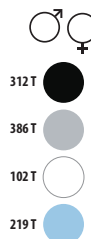

cm	S	M	L	XL	XXL	3XL	4XL
	37-38	39-40	41-42	43-44	45-46	47-48	49-50

1 20 5 KG
57 X 37 X 30 CM

♀	A/B	XS	S	M	L	XL	XXL	3XL
		66/47	67/49	68/51	69/53	70/57	71/61	72/65

1 20 5 KG
57 X 37 X 30 CM

SOLO Group COLOUR REFERENCES