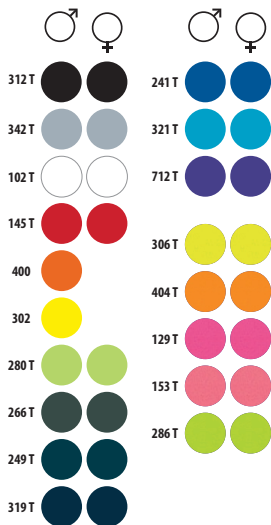

BREATHABLE - 18 COLOURS

SOL'S SPORTY 11939

MESH POLYESTER 140
100% breathable polyester

♂		XXS	XS	S	M	L	XL	XXL	3XL
	A/B	66/44	68/47	70/50	72/53	74/56	76/59	78/62	80/65
		8,7 KG		55 X 36 X 23 CM					
	10	50							

SOL'S SPORTY Women 01159

MESH POLYESTER 140
100% breathable polyester - Dry fit

♀		XS	S	M	L	XL	XXL
	A/B	60/41	62/44	64/47	66/50	68/53	70/56
		5 KG		56 X 37 X 23 CM			
	10	50