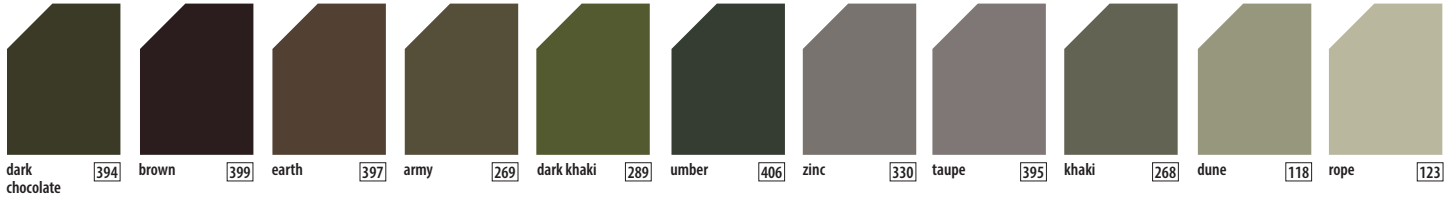

	S	M	L	XL	XXL	3XL	4XL*	5XL*
A/B	70/49	72/52	74/55	76/58	78/61	81/64	81/67	81/70

	B	46	48	50	52
A/B	84/49,5	84/51,5	84/53,5	84/55,5	

Large sizes are indicated by a black cartridge.

2023 COLOUR CHART

sky blue [200/220/221] blue [205] ice blue [245] baby blue [210] baby blue 2 [211] creamy blue [251] lilak [701] light purple [710] purple [720] dark purple [712] chocolate [398]