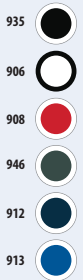

SOL'S ACE 01196

TWILL 150
100% cotton
Pre-curved peak with
contrasting sandwich trim

one size