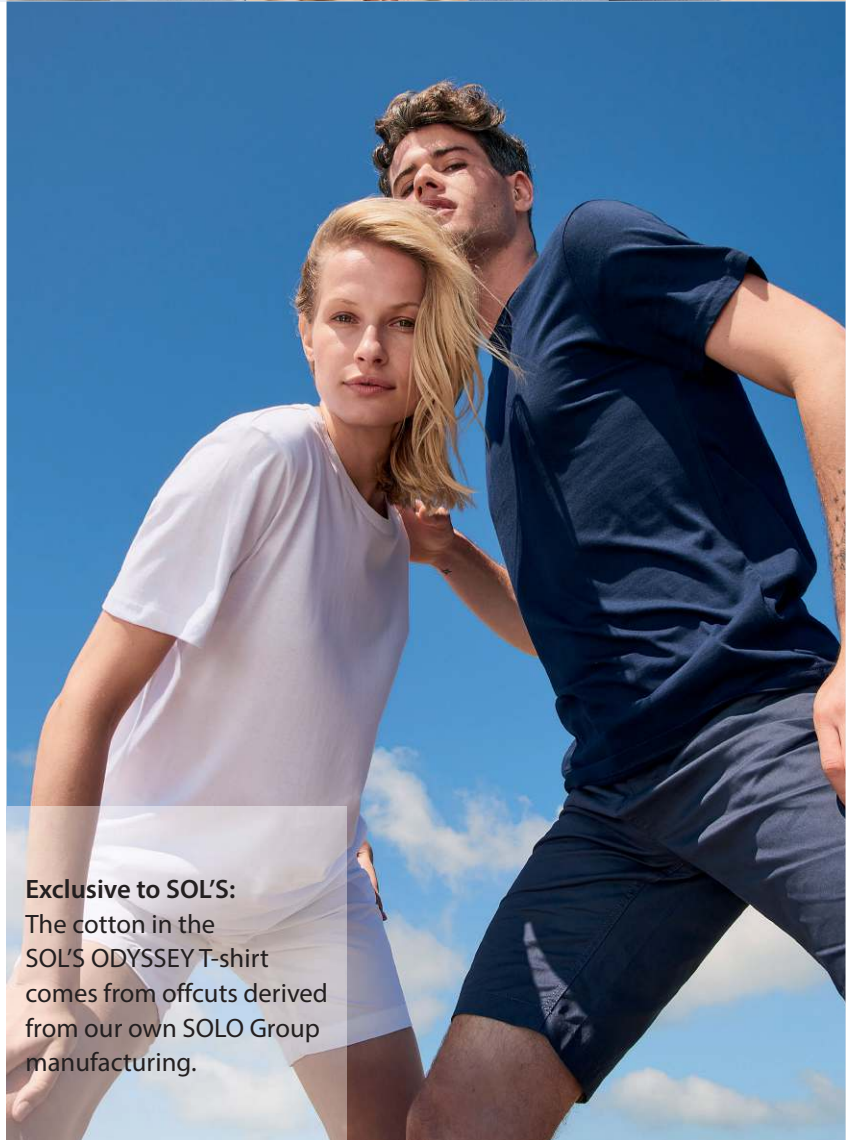

SOL'S ODYSSEY
03805

JERSEY 170
55% recycled cotton -
45% recycled polyester

	XS	S	M	L	XL	XXL	3XL	4XL	
	A/B	67/46	70/48	72/51	74/54	76/57	78/60	80/63	82/66
	9,8 KG								
10	54 X 38 X 18 CM