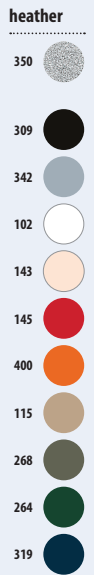

SOLO Group COLOUR REFERENCES

102 White	137 Medium pink	145 Red	259 Heather light green (1)	280 Apple green	321 Aqua	400 Orange
115 Sand	140 Fuchsia	151 Heather pink (2)	264 Bottle green	301 Gold	342 Pure grey	712 Dark purple
116 Heather beige (1)	141 Pale pink	220 Sky blue	268 Khaki	309 Deep black	350 Grey melange (4)	
136 Orchid pink	143 Creamy pink	241 Royal blue	272 Kelly green	319 French navy	398 Chocolate