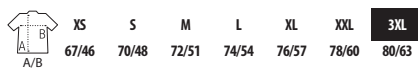

heather

350

102

318

241