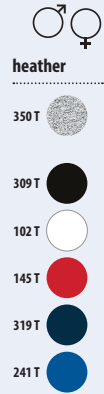

STRETCH

SOL'S MILLENIUM
Men 02945

SOL'S MILLENIUM
Women 02946

JERSEY 190
95% semi-combed ringspun cotton -
5% elastane

♂	S	M	L	XL	XXL	3XL
A/B	70,5/47	72/50	73,5/53	75/56	76,5/59	78/62

10	50	11,2 KG	58 X 40 X 27 CM

♀	S	M	L	XL	XXL
A/B	64/40	66/43	68/46	70/49	72/52

10	50	9,2 KG	50 X 36 X 27 CM

**BEST FOR DTG
& ORGANIC OCS**

SOL'S MILO
Men 02076

SOL'S MILO
Women 02077

JERSEY 155
100% organically grown cotton

♂	XS	S	M	L	XL	XXL	3XL
A/B	68/45	70/48	72/51	74/54	76/57	78/60	80/63

10	50	7,5 KG	58 X 36 X 20 CM

♀	S	M	L	XL	XXL
A/B	64/41	66/44	68/47	70/50	72/53

10	50	7 KG	52 X 32 X 20 CM

SOLO Group COLOUR REFERENCES

102	145	222 Heather denim⁽²⁾	264 Bottle green	309 Deep black	348 Charcoal melange⁽⁵⁾	400 White	Red
115	148	241 Royal blue	268 Khaki	319 French navy	350 Grey melange⁽⁶⁾	Sand	Heat
143	167 Oxblood	258 Heather sky⁽³⁾	288 Heather khaki⁽⁴⁾	342 Pure grey	384 Dark grey	Cr	

(1) Heather oxblood : 60 % cotton / 40 % polyester - (2) Heather denim : SOL'S Imperial FIT : 60 % cotton / 40 % polyester - SOL'S MILO : 60 % organic cotton / 40 % recycled polyester - (3) Heather sky : 60 % organic cotton / 40 % recycled polyester - (4) Heather khaki : 60 % cotton / 40 % polyester - (5) Charcoal melange : SOL'S Imperial FIT : 60 % cotton / 40 % polyester - SOL'S MILO : 60 % organic cotton / 40 % recycled polyester - (6) Grey melange : SOL'S Imperial FIT : 85 % cotton / 15 % viscose - SOL'S MILLENIUM : 82 % cotton / 14 % viscose / 4 % elastane - SOL'S MILO : 85 % organic cotton / 15 % viscose

T-SHIRTS