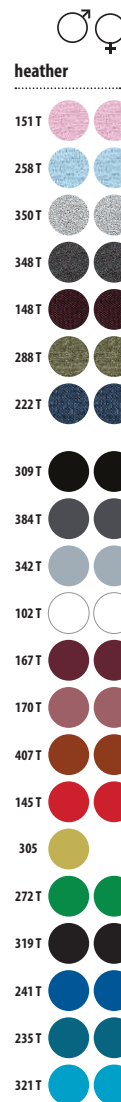

DTG FRIENDLY &
CUT AND SEWN

T-SHIRTS

SOL'S REGENT FIT
00553

Jersey 150
100% semi-combed Ringspun cotton

SOL'S REGENT FIT
Women 02758

JERSEY 150
100% semi-combed ringspun cotton

XS	S	M	L	XL	XXL
66/45	70/48	72/51	74/54	76/57	78/61

14,2 KG
60 X 39 X 32 CM

S	M	L	XL	XXL
61/41	63/44	65/47	67/50	69/53

6,5 KG
48 X 34 X 17 CM

SOLO Group COLOUR REFERENCES

102 White	145 Red	168 Hibiscus	235 Duck blue	280 Apple green	305 Honey	323 Creamy green	398 Chocolate
136 Orchid pink	148 Heather oxblood⁽¹⁾	170 Ancient pink	241 Royal blue	281 Lime	309 Deep black	342 Pure grey	400 Orange
138 Flash pink	151 Heather pink⁽²⁾	220 Sky blue	258 Heather sky⁽⁴⁾	288 Heather khaki⁽⁵⁾	318 Navy	348 Charcoal melange⁽⁶⁾	407 Terracotta
140 Fuchsia	154 Tango red	222 Heather denim⁽³⁾	270 Emerald	301 Gold	319 French navy	350 Grey melange⁽⁷⁾	712 Dark purple
143 Creamy pink	167 Oxblood	225 Atoll blue	272 Kelly green	302 Lemon	321 Aqua	384 Dark grey	

(1) Heather oxblood: 60% cotton / 40% polyester - (2) Heather pink: 60% cotton / 40% polyester - (3) Heather denim: 60% cotton / 40% polyester - (4) Heather sky: 60% cotton / 40% polyester - (5) Heather khaki: 60% cotton / 40% polyester - (6) Charcoal melange: 60% cotton / 40% polyester - (7) Grey melange: 85% cotton / 15% viscose