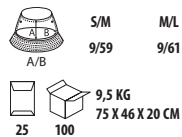

SOL'S BUCKET TWILL
03997

Twill 280
100% cotton
Ventilation eyelets

REVERSIBLE

NEW