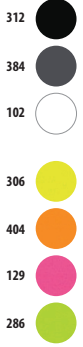

ADJUSTABLE SELF-GRIPPING FASTENING

SOL'S METEOR 88109

MICROFIBRE 110
100% polyester microfibre
6 panels

one size

ADJUSTABLE SELF-GRIPPING FASTENING

SOL'S ACE 01196

TWILL 150
100% cotton
Pre-curved peak with
contrasting sandwich trim

one size

SOLO Group COLOUR REFERENCES

102 White
129 Neon pink 2
145 Red

241 Royal blue
286 Neon green
306 Neon yellow

312 Black
319 French navy
384 Dark grey

404 Neon orange
514 White / Neon yellow
515 White / Neon coral

516 White / Neon green
517 White / Neon orange
906 White / Black

907 White / Royal blue
908 Red / White
912 French navy / White

913 Royal blue / White
935 Black / White
946 Forest green / White

987 White / Red
989 White / French navy