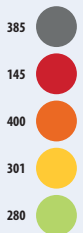

SOL'S CAMBRIDGE 71700

POLYESTER 600D
100% polyester

sizes - 40 x 31 x 11 cm