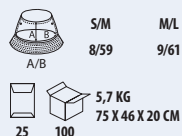

SOL'S BUCKET NYLON
03999

Ripstop 125
100% recycled nylon
Reversible and two-tone

REVERSIBLE

NEW