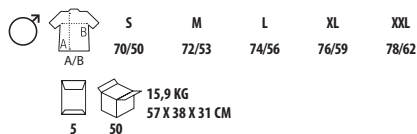

SOLO Group COLOUR REFERENCES

102 White
136 Orchid pink
145 Red

225 Atoll blue
241 Royal blue
268 Khaki

275 Golf green
302 Lemon
309 Deep black

312 Black
318 Navy
319 French navy

384 Dark grey
400 Orange
912 French navy / White

917 Black / Red
922 Sky blue / French navy
925 Red / French navy

966 Black / Grey
989 White / French navy