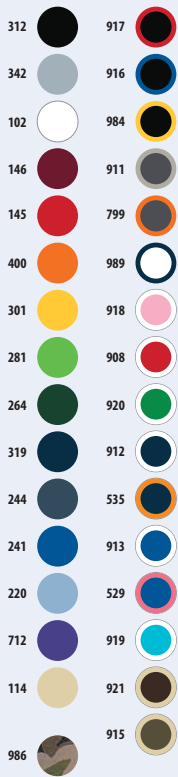

SOL'S LONG BEACH 00594

TWILL 260
100% heavy brushed cotton
5 panels

one size

METAL BUCKLE
FASTENING