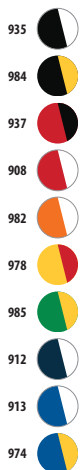

SOL'S BUFFALO 88100

TWILL 260
100% thick brushed cotton
6 panels

one size

METAL BUCKLE
FASTENING