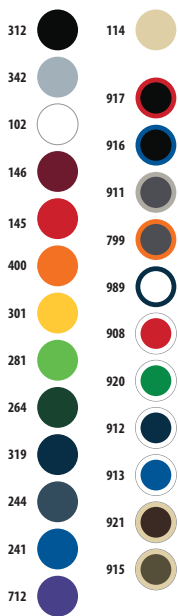

SOL'S LONG BEACH 00594

TWILL 260
100% heavy brushed cotton
5 panels

one size

METAL BUCKLE
FASTENING

SOL'S BUFFALO 88100

TWILL 260
100% thick brushed cotton
6 panels

one size

METAL BUCKLE
FASTENING

SOL'S BOOSTER 00595

TWILL 260
100% heavy brushed cotton
5 panels

one size

METAL
BUCKLE
FASTENING