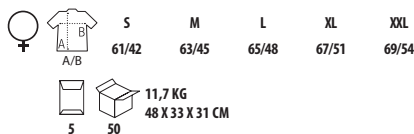

SOLO Group COLOUR REFERENCES

102 White
136 Orchid pink
145 Red

225 Atoll blue
241 Royal blue
268 Khaki

275 Golf green
302 Lemon
309 Deep black

312 Black
318 Navy
319 French navy

384 Dark grey
400 Orange
912 French navy / White

917 Black / Red
922 Sky blue / French navy
925 Red / French navy

966 Black / Grey
989 White / French navy