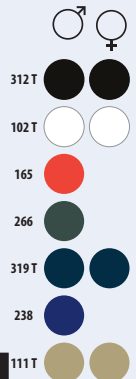

5 KG
40 X 31 X 20 CM

SOLO Group COLOUR REFERENCES

- 102 White
- 165 Poppy red
- 266 Forest green
- 317 Pro navy
- 384 Dark grey
- 111 Chestnut
- 238 Ultramarine
- 312 Black
- 319 French navy
- 406 Umber